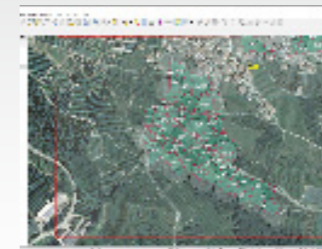

AGRO GIS

It is a suite software based on GIS technologies to support demand of informatization for agriculture.

- Aerosol positioning
Maps of positioning of the emitters according with cadastre

- Damage assestment
Heat maps and statistics for insects and generations