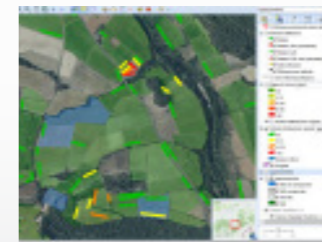

Monitor

AGRO MISTER MONITOR is a dual function device for programming and checking each single emitter.

Remote Control Programmer

The T7-LCD remote control allows to select one of the pre-set programs on AGRO MISTER.

Programming Support For 12 Emitters

The programming holder allows to activate up to 12 AGRO MISTER without using aerosol cans.

Remote Control

The T1 remote controller is used to check the emitter status in field during the whole reason.

AGRO GIS

It is a suite software based on GIS technologies to support demand of informatization for agriculture.

- Aerosol positioning
Maps of positioning of the emitters according with cadastre

- Damage assestment
Heat maps and statistics for insects and generations