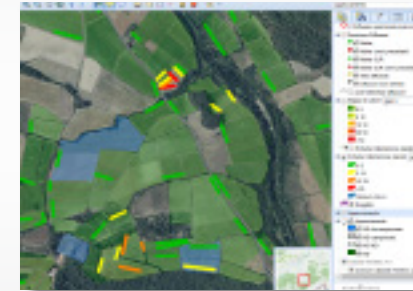

agroelectronics.it

AGRO GIS

AGRO GIS

AGRO GIS is a suite software created by CBC Europe to support demand of informatization for agricultural sector.

AGRO GIS suite is:

- Geolocalization - Georeferencing
- Aerosol positioning
- Damage assessment
- Collection data for Decision Support System

AGRO GIS features

Aerosol:

- Maps of positionig of the emitters according with cadastre
- Printing of maps with ortophoto
- Web acces for field control
- User-friendly and customized graphic interfaces

Damage assessment:

- Web access and App for field operations
- Planning of georeferences field activities
- Heat maps and statistics for insects and generations

Data collection:

- Data base for DSS
- Connection with automatic traps
- Connection with intelligent aerosol emitter